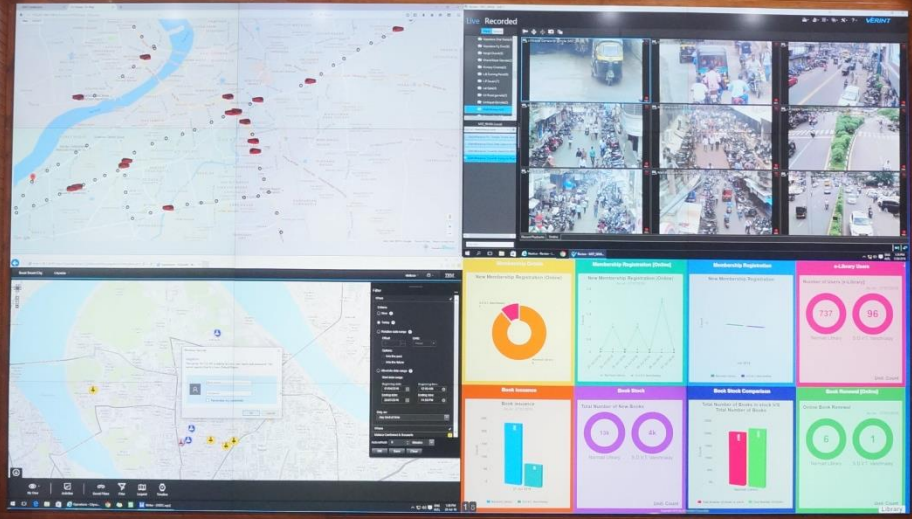

SURAT MUNICIPAL CORPORATION SMART CITY CENTRE