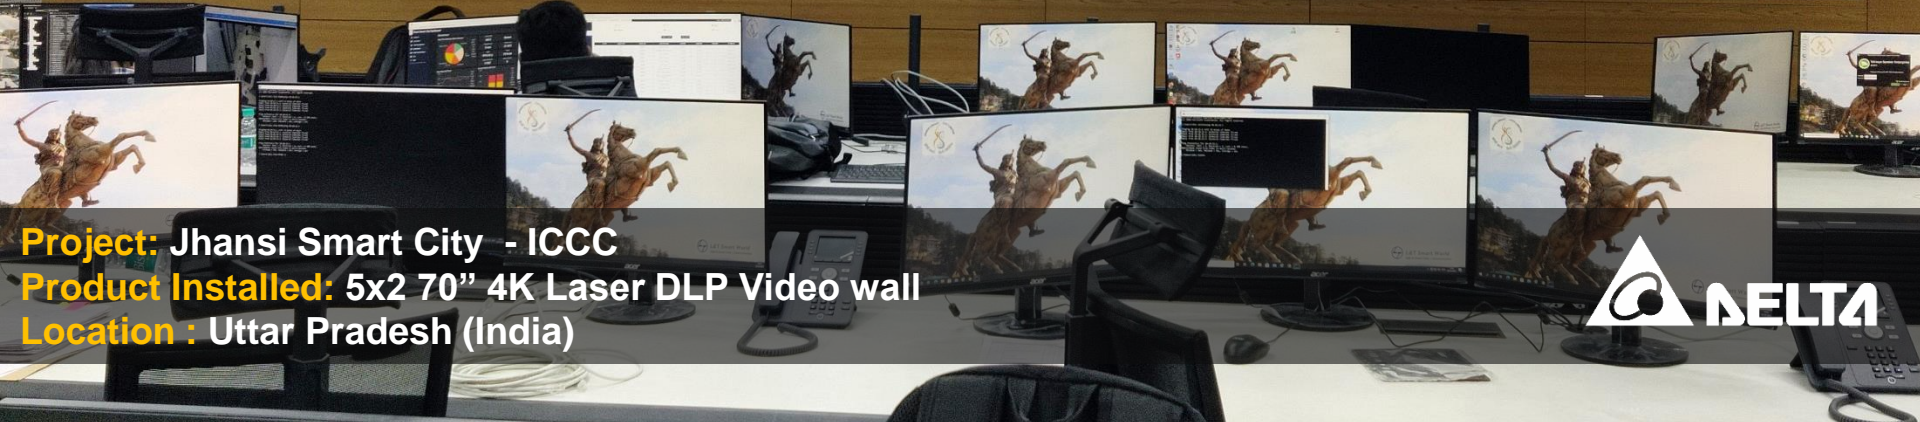

WELCOME TO JHANSI SMART CITY PROJECT - INTEGRATED COMMAND & CONTROL CENTER - POWERED BY L&T SMART WORLD ***

Project: Jhansi Smart City - ICC
Product Installed: 5x2 70" 4K Laser DLP Video wall
Location : Uttar Pradesh (India)