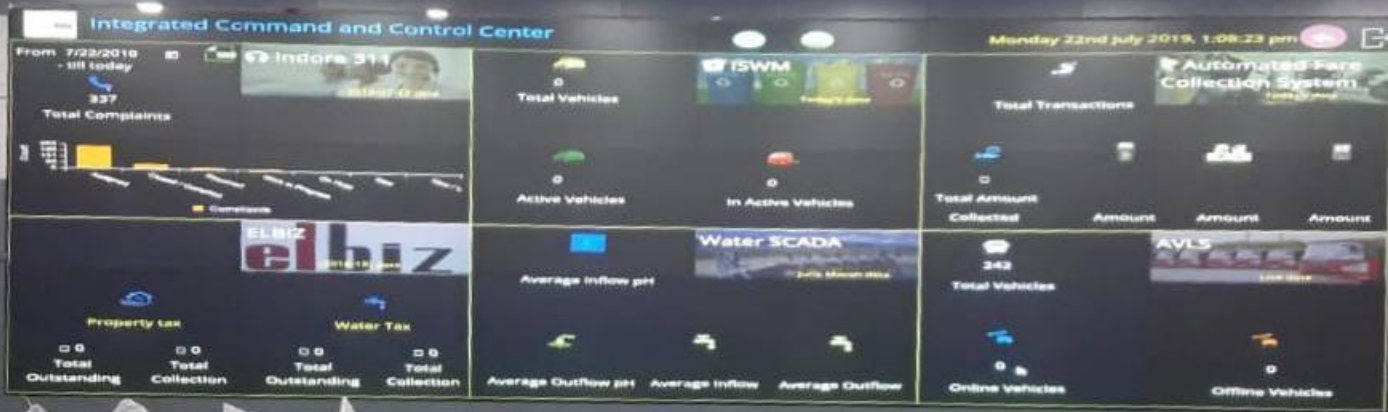

Project: Indore Smart City- ICCC
Product Installed: 6x3 70" Laser DLP Video wall
Location : Madhya Pradesh (India)