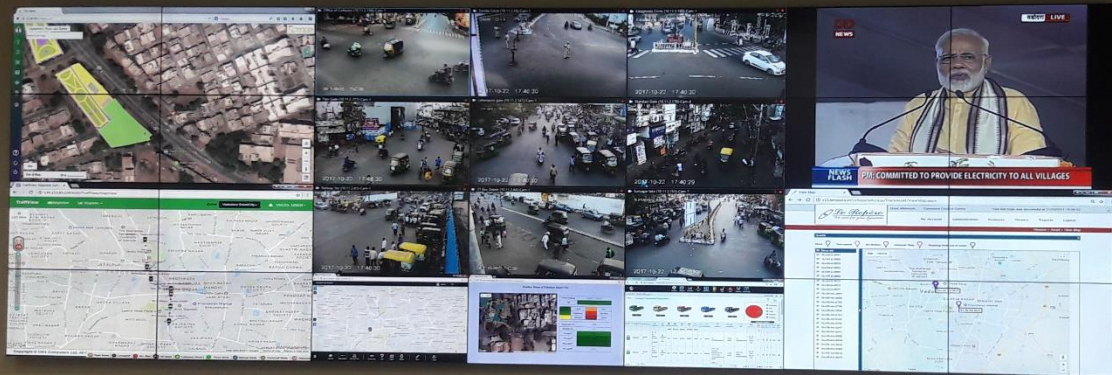

SURAT MUNICIPAL CORPORATION SMART CITY CENTRE

Project: Surat Smart City Centre-ICCC
Product Installed: 4x4 70" LED DLP Video wall
Location : Gujarat (India)

Project: GIFT (Gujarat International Finance Tec-City) Smart City-ICCC
Product Installed: 3x2 72" LED DLP Video wall – 2 Sets
Location : Gujarat (India)